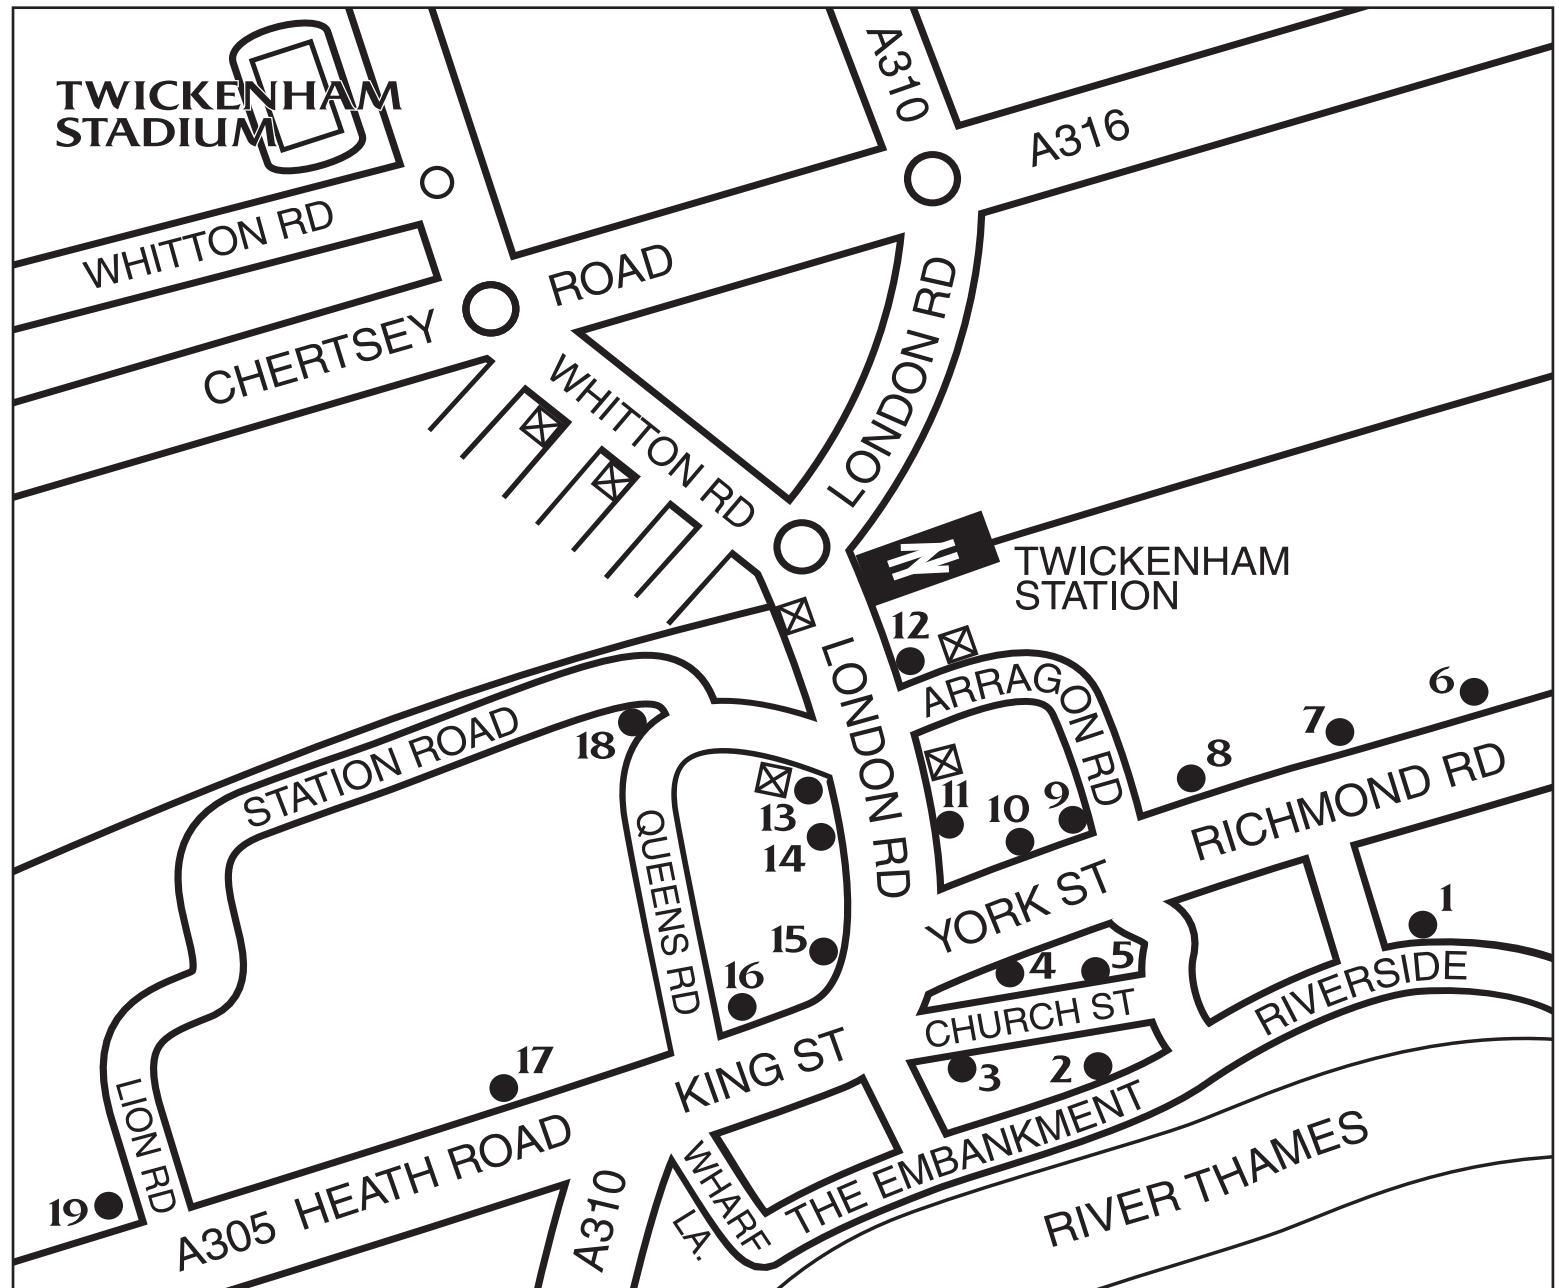

## TWICKENHAM TOWN CENTRE PUBS & BARS

1. The White Swan
  2. The Barmy Arms
  3. The Fox
  4. The Bear
  5. The Eel Pie
  6. The Anchor
  7. The Clubhouse
  8. The Twickenham Tup
  9. Up n' Under
  10. The Ranch
  11. The William Webb Ellis
  12. Garryowen
  13. The Cabbage Patch
  14. The Misty Moon
  15. The Grand Union
  16. The George
  17. The Three Kings
  18. The Albany
  19. Filthy's Red Lion
- ☒ RUGBY TOILETS